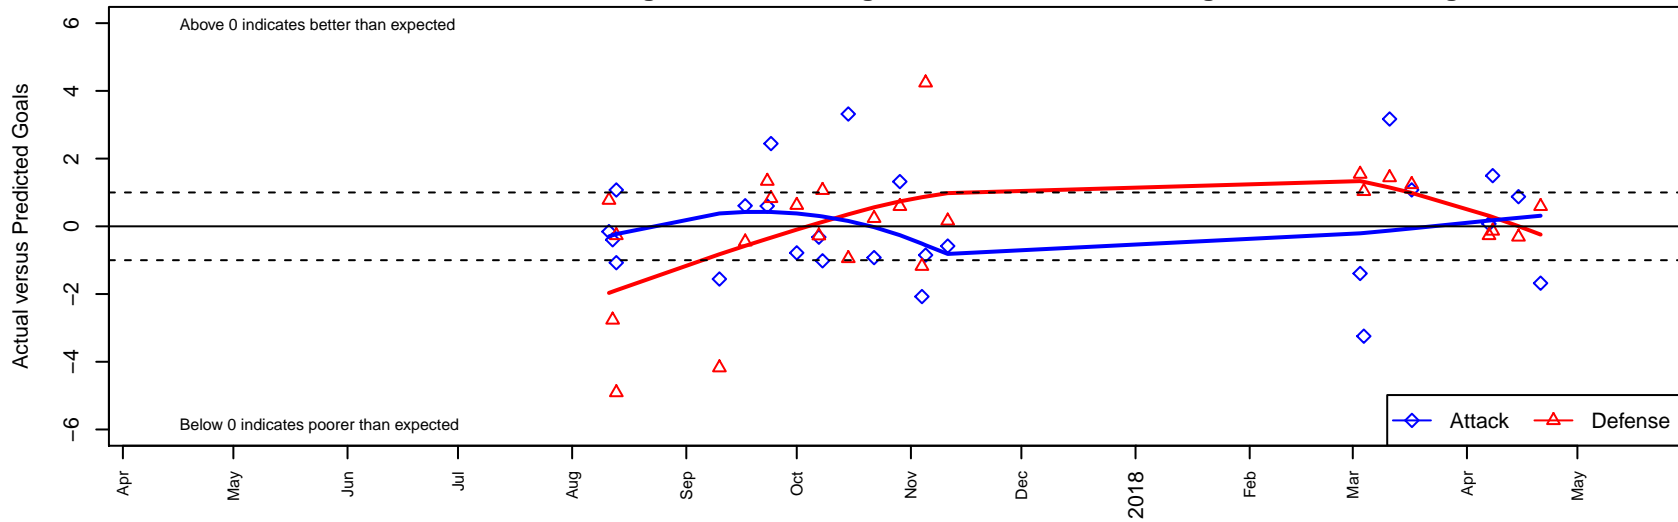

FSC Roses White G04

, OR
 G04 total strength=1005
 attack=3.01 defense=1.37
 fall league = PTT G04 Div 2 Red North
 spr league = Spr OYS G04 Div 2 White

alt names used:
 FOOTHILLS SOCCER CLU U14 ROSES (OR)
 FSC 04G Roses White
 FSC 04G Roses White
 FSC 04G Roses White

Venues played:
 2017 Bend Premier Cup Nadia Nadim (Silver) [
 2017 PTT G04 Division 2 Red North
 2017 OYS Founders Cup G04
 2017 Spr OYS G04 Division 2 White

FSC Roses White G04
 Dots are actual minus expected GF (blue circles) and GA (red triangles).
 Blue line is smoothed change in attack strength. Red is smoothed change in defense strength.

**attack and defense variance (black dot)
relative to other teams
and top 10 in region**

**attack and defense rating
relative to others at age
and all opponents in last 13 months**

Performance relative to 13 month average