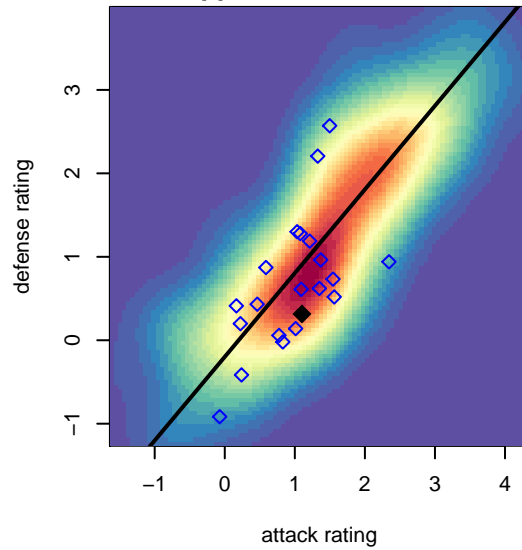

FSC Roses White G04

, OR
 G04 total strength=1005
 attack=3.01 defense=1.37
 fall league = PTT G04 Div 2 Red North
 spr league = Spr OYS G04 Div 2 White

alt names used:
 FOOTHILLS SOCCER CLU U14 ROSES (OR)
 FSC 04G Roses White
 FSC 04G Roses White
 FSC 04G Roses White

Venues played:
 2017 Bend Premier Cup Nadia Nadim (Silver) [
 2017 PTT G04 Division 2 Red North
 2017 OYS Founders Cup G04
 2017 Spr OYS G04 Division 2 White

FSC Roses White G04
 Dots are actual minus expected GF (blue circles) and GA (red triangles).
 Blue line is smoothed change in attack strength. Red is smoothed change in defense strength.

**attack and defense variance (black dot)
relative to other teams
and top 10 in region**

**attack and defense rating
relative to others at age
and all opponents in last 13 months**

Performance relative to 13 month average