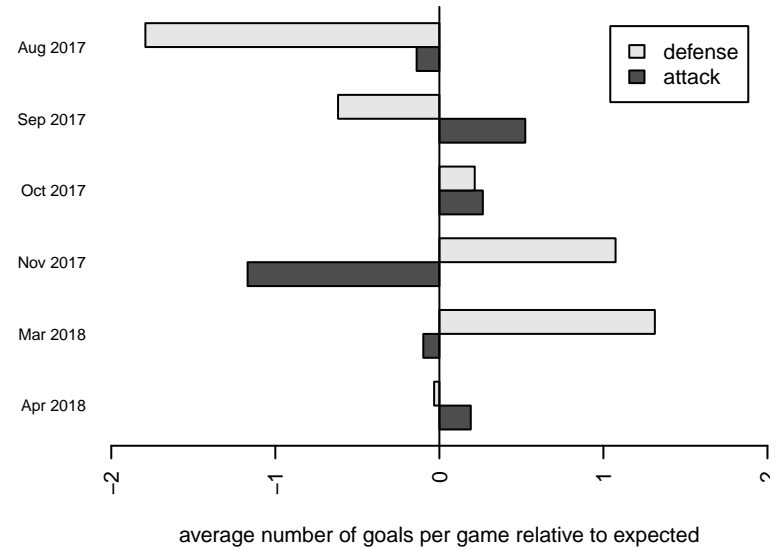

Performance relative to 13 month average