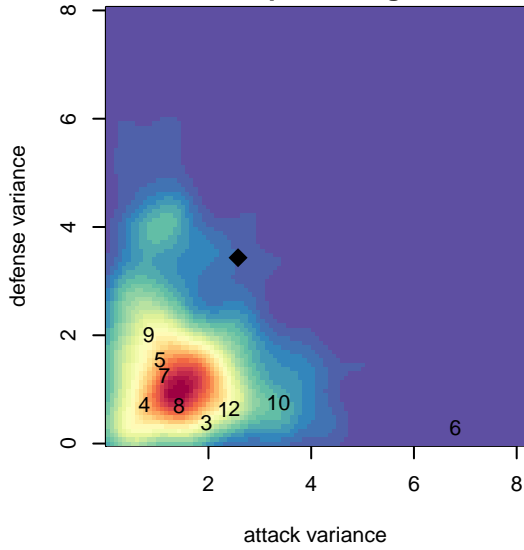

FSC Roses White G04

, OR
 G04 total strength=1005
 attack=3.01 defense=1.37
 fall league = PTT G04 Div 2 Red North
 spr league = Spr OYS G04 Div 2 White

alt names used:
 FOOTHILLS SOCCER CLU U14 ROSES (OR)
 FSC 04G Roses White
 FSC 04G Roses White
 FSC 04G Roses White

Venues played:
 2017 Bend Premier Cup Nadia Nadim (Silver) [
 2017 PTT G04 Division 2 Red North
 2017 OYS Founders Cup G04
 2017 Spr OYS G04 Division 2 White

FSC Roses White G04
 Dots are actual minus expected GF (blue circles) and GA (red triangles).
 Blue line is smoothed change in attack strength. Red is smoothed change in defense strength.

**attack and defense variance (black dot)
relative to other teams
and top 10 in region**

**attack and defense rating
relative to others at age
and all opponents in last 13 months**

Performance relative to 13 month average