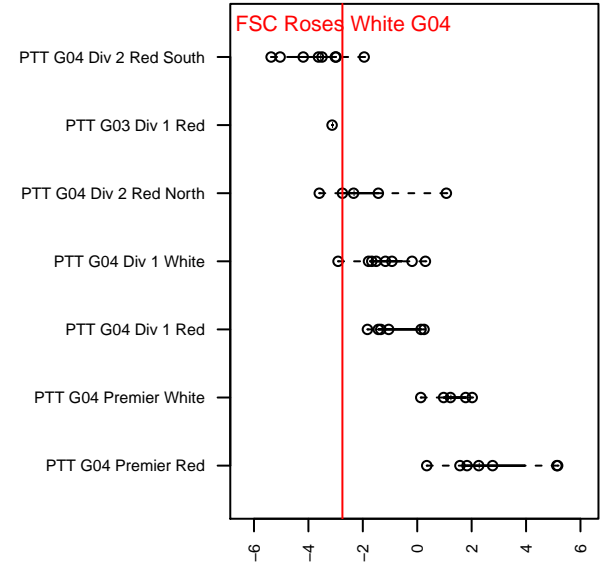

FSC Roses White G04

, OR
 G04 total strength=1005
 attack=3.01 defense=1.37
 fall league = PTT G04 Div 2 Red North
 spr league = Spr OYS G04 Div 2 White

alt names used:
 FOOTHILLS SOCCER CLU U14 ROSES (OR)
 FSC 04G Roses White
 FSC 04G Roses White
 FSC 04G Roses White

Venues played:
 2017 Bend Premier Cup Nadia Nadim (Silver) [
 2017 PTT G04 Division 2 Red North
 2017 OYS Founders Cup G04
 2017 Spr OYS G04 Division 2 White

FSC Roses White G04
 Dots are actual minus expected GF (blue circles) and GA (red triangles).
 Blue line is smoothed change in attack strength. Red is smoothed change in defense strength.

**attack and defense variance (black dot)
relative to other teams
and top 10 in region**

**attack and defense rating
relative to others at age
and all opponents in last 13 months**

Performance relative to 13 month average