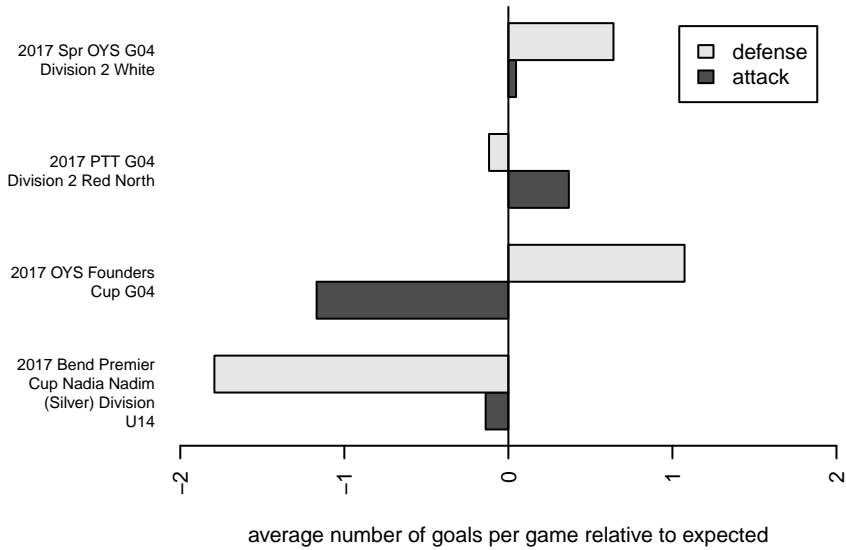

Venues played:
 2017 Bend Premier Cup Nadia Nadim (Silver) [
 2017 PTT G04 Division 2 Red North
 2017 OYS Founders Cup G04
 2017 Spr OYS G04 Division 2 White

FSC Roses White G04
 Dots are actual minus expected GF (blue circles) and GA (red triangles).
 Blue line is smoothed change in attack strength. Red is smoothed change in defense strength.

**attack and defense variance (black dot)
relative to other teams
and top 10 in region**

**attack and defense rating
relative to others at age
and all opponents in last 13 months**

Performance relative to 13 month average